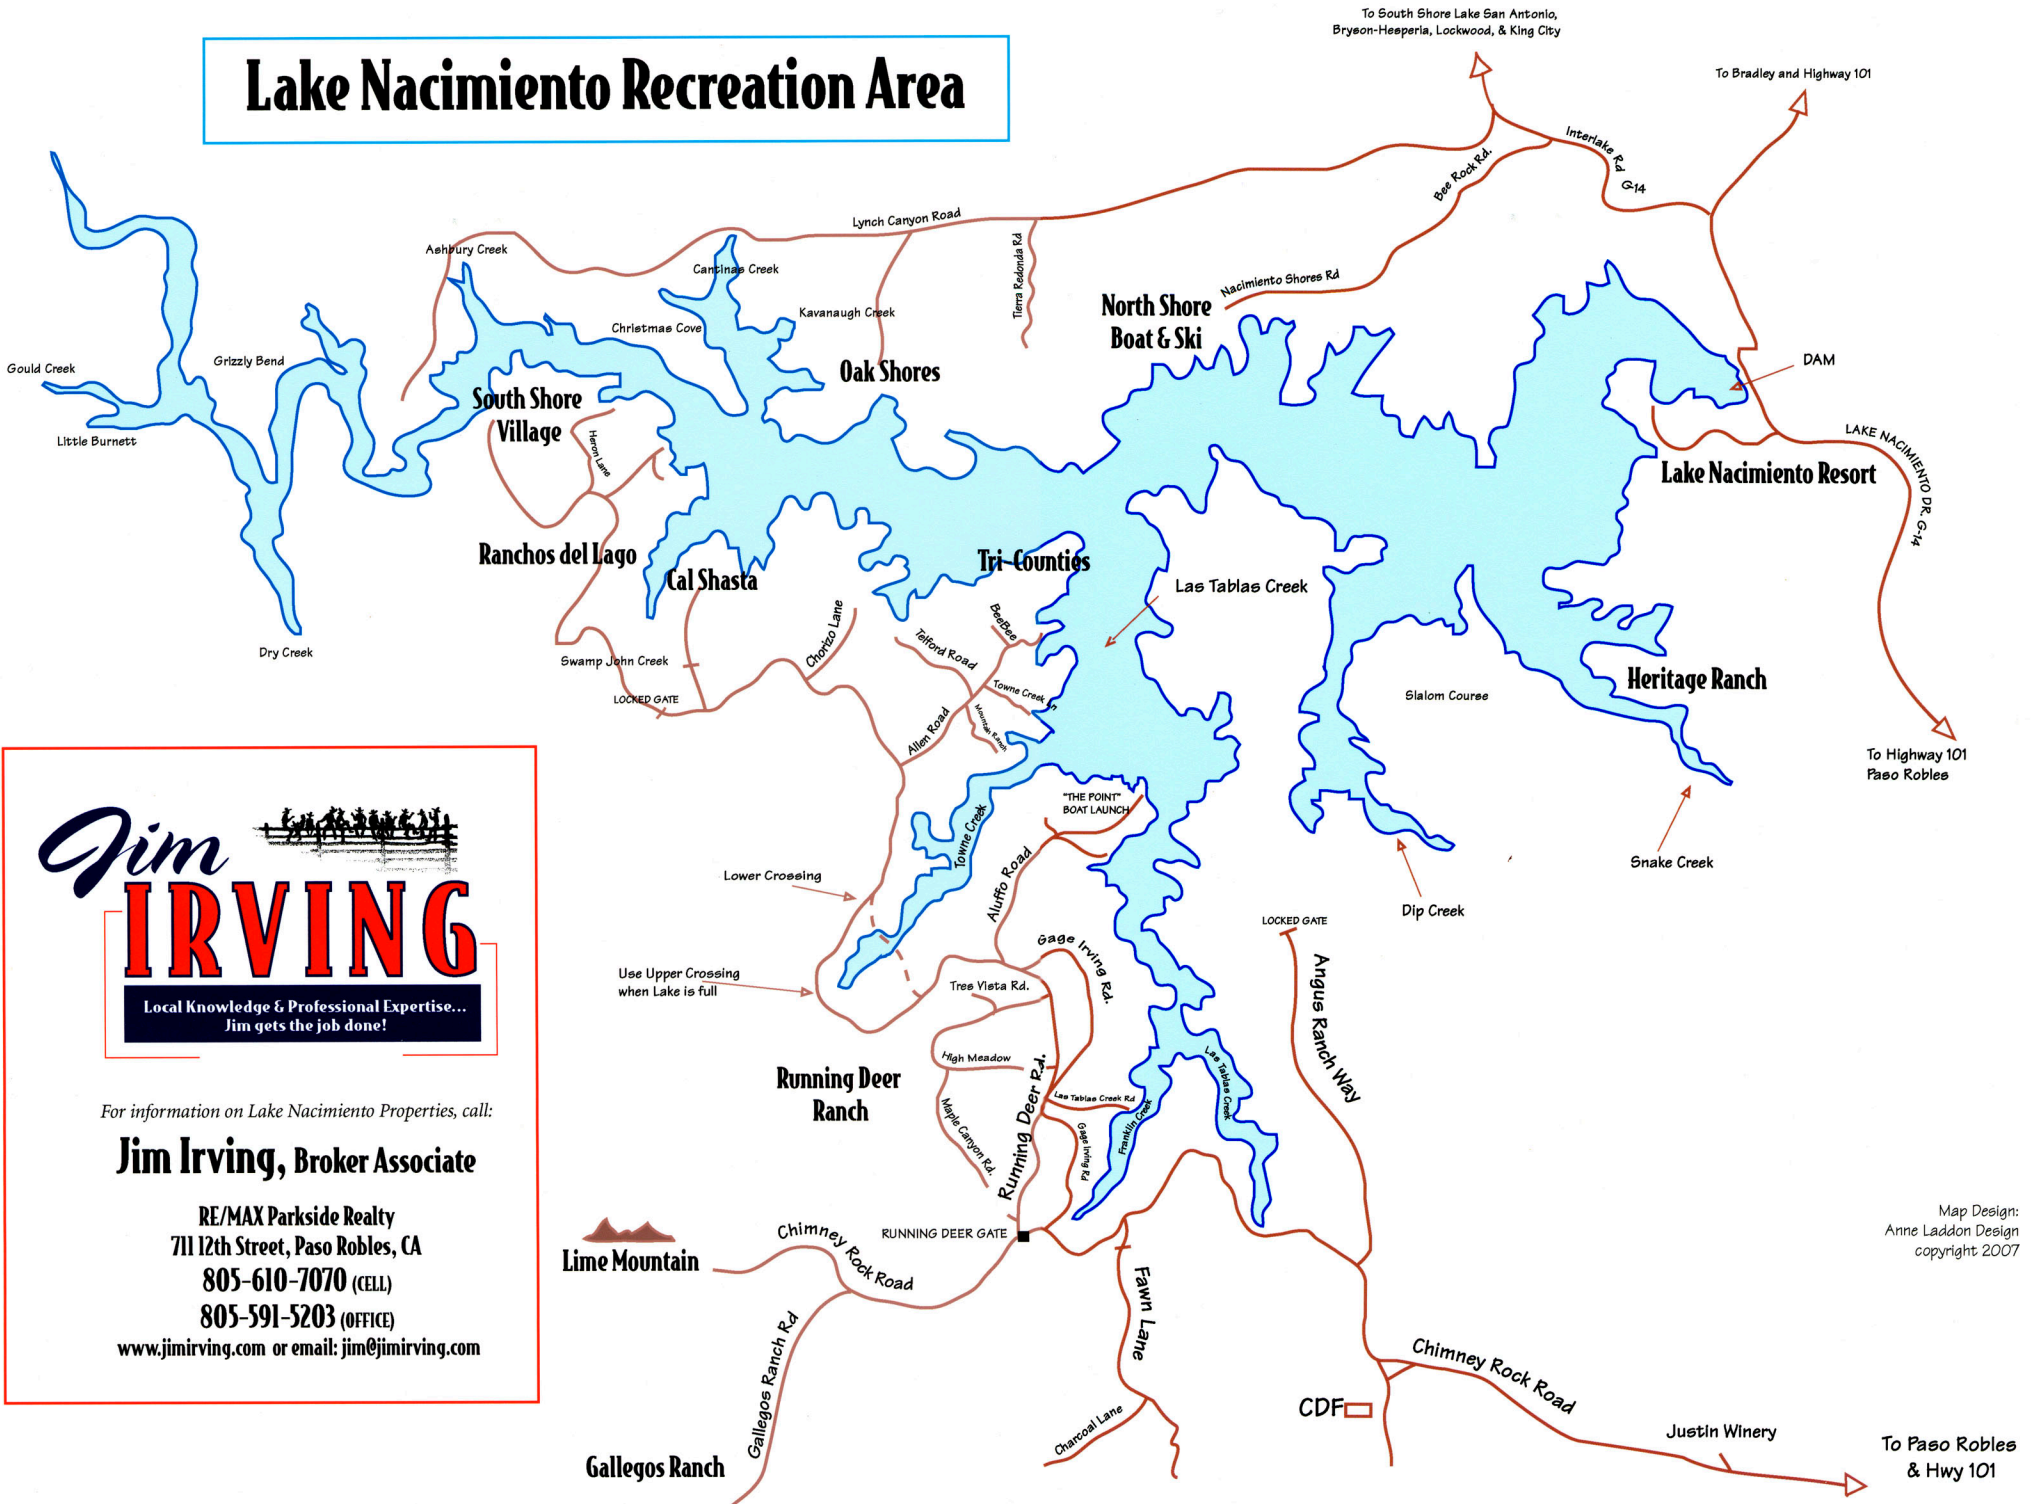

# Lake Nacimiento Recreation Area

**Jim IRVING**

Local Knowledge & Professional Expertise...  
Jim gets the job done!

For information on Lake Nacimiento Properties, call:

**Jim Irving, Broker Associate**

RE/MAX Parkside Realty  
711 12th Street, Paso Robles, CA  
805-610-7070 (CELL)